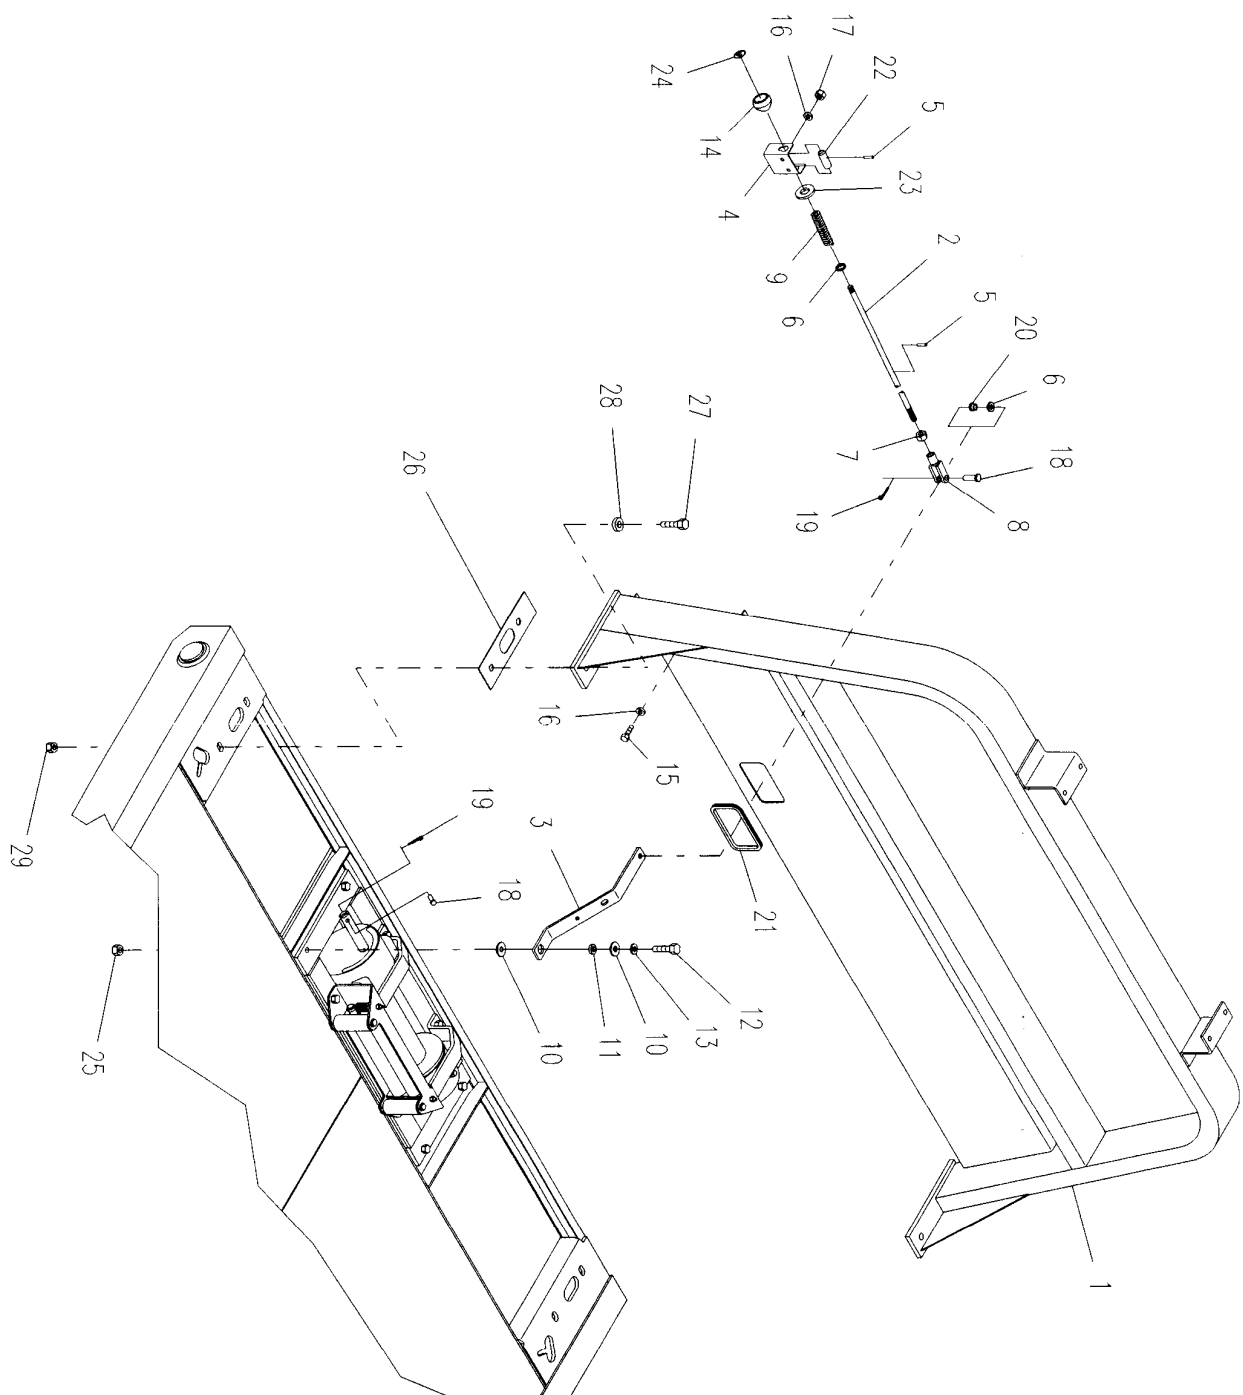

STANDARD HEADBOARD & WINCH FREE SPOOL

4.8

Rev. _____
Date _____

PARTS LIST — STANDARD HEADBOARD & WINCH FREE SPOOL

Ref. No.	Part No.	Description	Qty.
1	3241000081	Standard Headboard (34.50")	1
	3241000082	Standard Headboard (40.50")	
	3241000083	Standard Headboard (45.50")	
	3241000084	Standard Headboard (52.50")	
2	4763000199¹	Rod	1
3	4706001955¹	Lever	1
4	4706001956¹	Bracket	1
5	7690051274¹	Spring Pin	2
6	7950180143¹	Flatwasher	2
7	7660180234¹	Nut	1
8	7990000011¹	Yoke	1
9	7843000023¹	Spring	1
10	7082000010¹	Nylon Washer	2
11	4209000146¹	Bushing	1
12	7115181650¹	Capscrew	1
13	7950180161¹	Flatwasher	1
14	7551000013¹	Knob	1
15	7115150850¹	Capscrew	2
16	7950150161¹	Flatwasher	4
17	7660152601¹	Locknut	2
18	7690182201¹	Clevis Pin	2
19	7690051611¹	Cotter Pin	2
20	7082000009¹	Bearing Flange	1
21	4632000009¹	Trim Lok	1
22	4209000147¹	Bushing	1
23	7949000030¹	Nylon Washer	1
24	7330000255¹	Decal	1
25	7660182301	Locknut	1
26	4796000037	Gasket	2
27	7105201650	Capscrew	4
28	7950200152	Flatwasher	4
29	7660200035	Nut	2

¹ Also Available in Assembly #2970000021