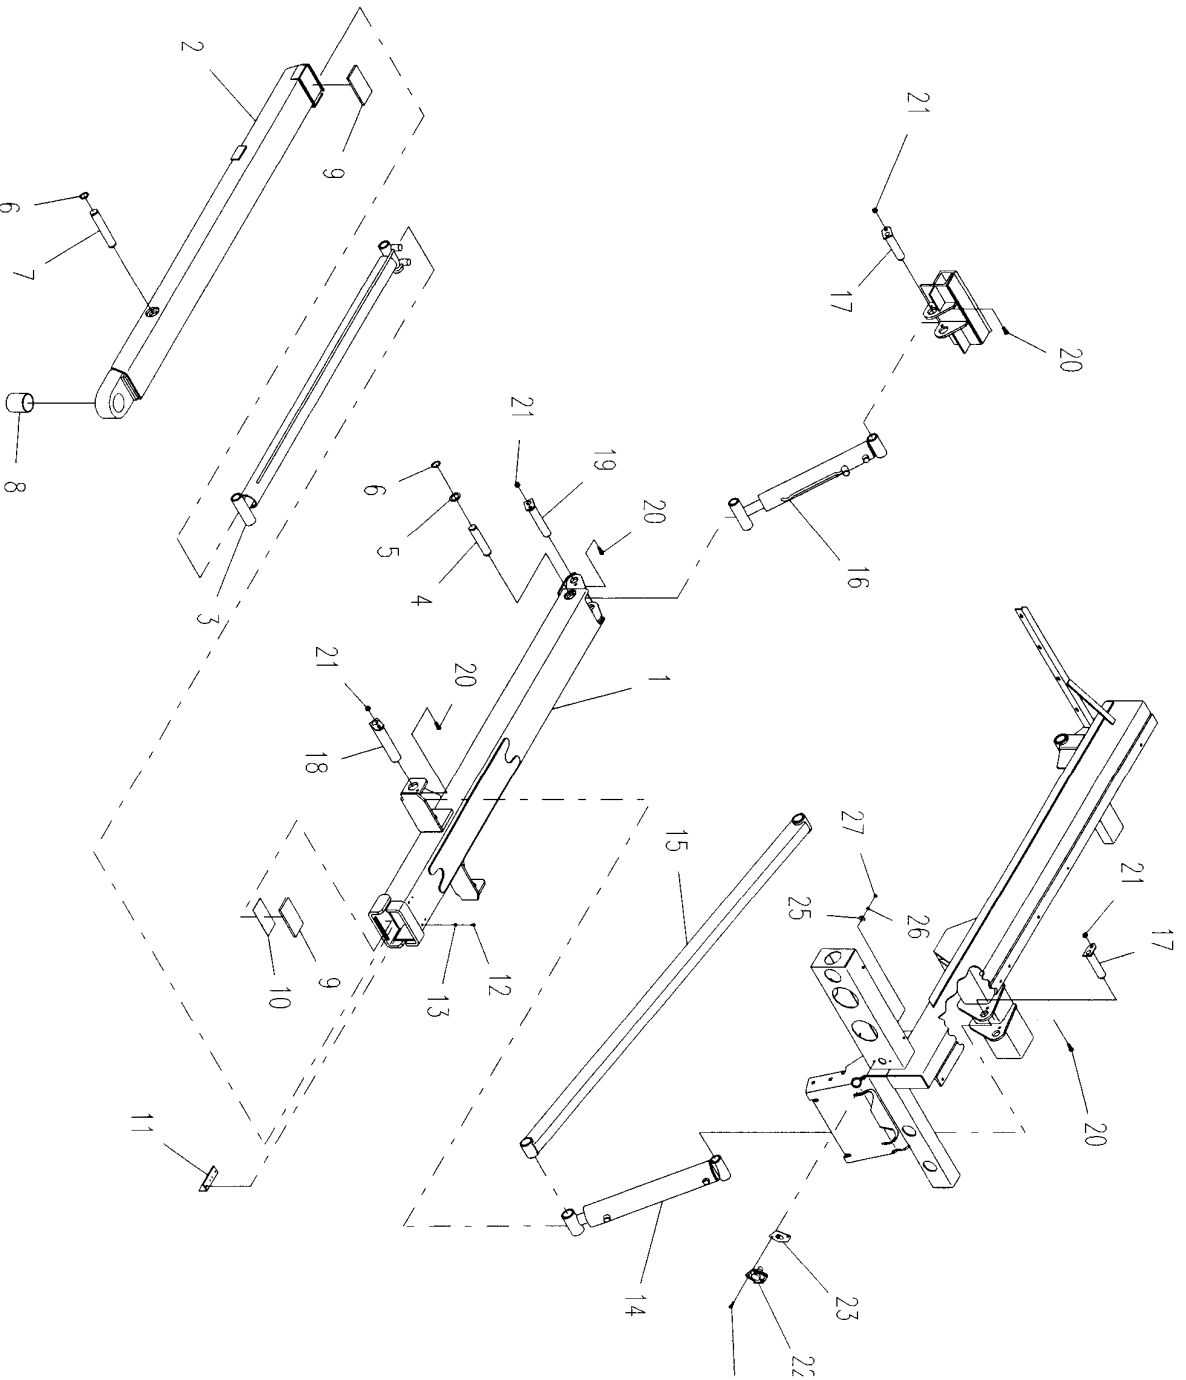

PARTS LIST — 3000# ZOD WHEELIFT

Ref. No.	Part No.	Description	Qty.
1	3170000162	Outer Boom Weldment	1
2	3911000046	Inner Boom Weldment	1
3	3320000064	Cylinder Assembly	1
4	4691000268	Pin	1
5	7919000026	Washer	2
6	7754000006	Retaining Ring	4
7	4691000296	Pin	1
8	7209000030	Bushing	1
9	4679000046	Wear Pad	2
10	4706002195	Plate	1
11	4017000739	Angle	2
12	7118140418	Capscrew	4
13	7950100151	Washer	4
14	3320000069	Cylinder Assembly	2
15	3020000057	Arm Weldment	2
16	3320000070	Cylinder Assembly	1
17	3691000164	Pin	2
18	3691000073	Pin	3
19	3691000069	Pin	1
20	7115160850	Capscrew	6
21	7660162301	Locknut	6
22	7291000003	Receptacle	1
23	7796000048	Gasket	1
24	7111140613	Screw	2
25	7950140161	Washer	2
26	7950140000	Lockwasher	2
27	7660140000	Nut	2

3000# ZOD WHEELLIFT