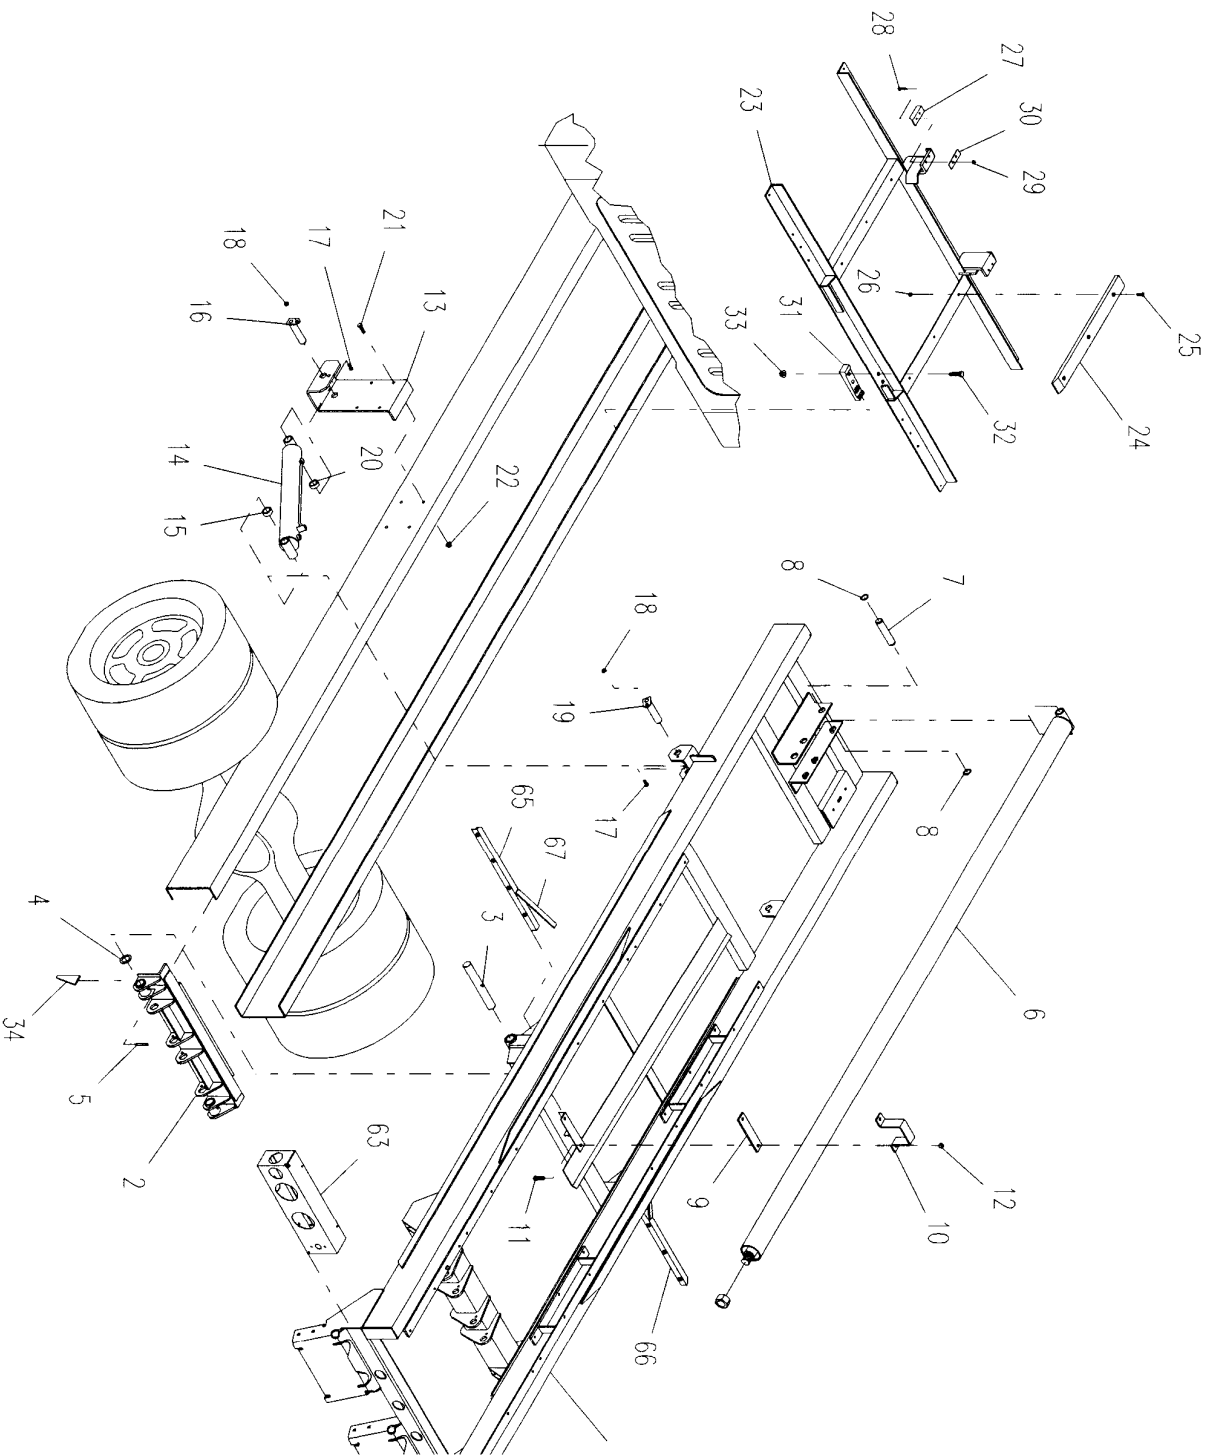

PARTS LIST — FINAL ASSEMBLY

Ref. No.	Part No.	Description	Qty.	Ref. No.	Part No.	Description	Qty.
1	3868000178	Subframe	1	51	7638000004	Mud Flap	2
2	3905000004	Turnion	1	52	4706000233	Back Up Strip	2
3	4691000295	Pin	2	53	7111150813	Screw	8
4	7949000008	Washer	2	54	7950150000	Washer	8
5	7690164045	Spring Pin	2	55	7660150000	Nut	8
6	3320000074	Cylinder Assembly	1	56	3190000028	Bumper Tube - Short	2
7	4691000268	Pin	1		3190000030	Bumper Tube - Long	
8	7754000006	Retaining Flng	1	57	7115181064	Locknut	8
9	4679000166	Wear Pad	2	58	7660182601	Locknut	8
10	4178000308	Bracket	1	59	3899000053	Storage Basket	1
11	7115181450	Capcrew	1	60	4692000015	Moulding	1
12	7660181601	Locknut	2	61	7115150850	Capcrew	4
13	4178000305	Saddle	2	62	7950150161	Washer	4
14	3320000073	Cylinder Assy	2	63	3178000233	Light Box L.H.	1
15	4209000020	Bushing	2	64	3178000234	Light Box R.H.	1
16	3691000092	Pin	2	65	4017000825	Angle L.H.	1
17	7115160850	Capcrew	2	66	4017000826	Angle R.H.	1
18	7660162301	Flanged Locknut	4	67	4705000062	Brace	2
19	3691000166	Pin	4	68	4904000002	Cable Carrier	1
20	4209000093	Bushing	2	69	4706003038	Plate	1
21	7105181450	Capcrew	2	70	7114101618	Screw	2
22	760182333	Flanged Locknut	8	71	7660102604	Nut	2
23	3558000003	Hold Down	1	72	7274000038	Half Clamp	2
24	4679000153	Wear Pad	8	73	7274000039	Clamp Cover	1
25	7118161023	Capcrew	2	74	7115151650	Capcrew	1
26	76600162601	Locknut	46	75	7950150161	Washer	1
27	4679000167	Wear Pad	2				
28	7115151218	Capcrew	4				
29	7660152601	Locknut	4				
30	4812000059	Shim	5				
31	7274000046	Retaining Clamp	2				
32	7105201850	Capcrew	2				
33	7660202347	Locknut	8				
34	4497000358	Gusset	8				
35	4679000154	Wear Pad	2				
36	4679000145	Wear Pad	2				
37	3750000018	Oil Reservoir	12				
38	7790161253	Screw	1				
39	3899000050	Toolbox 36" with Steel Door	8				
40	3899000051	Toolbox 36" with Stainless Steel Door	1				
41	4679000033	Rubber Pad	1				
42	7590000079	Red Marker Light	3				
43	7590000009	Red Marker Light	4				
44	7590000002	Stop/Turn/Tail Light	2				
45	7590000003	Back-up Light	1				
46	7590000103	License Plate Light	1				
47	7493000010	Grommet	1				
48	4314000043	Cover	2				
49	7111140513	Screw	8				
50	7949000023	Washer	8				
	7661000019	U-Nut	8				

FINAL ASSEMBLY