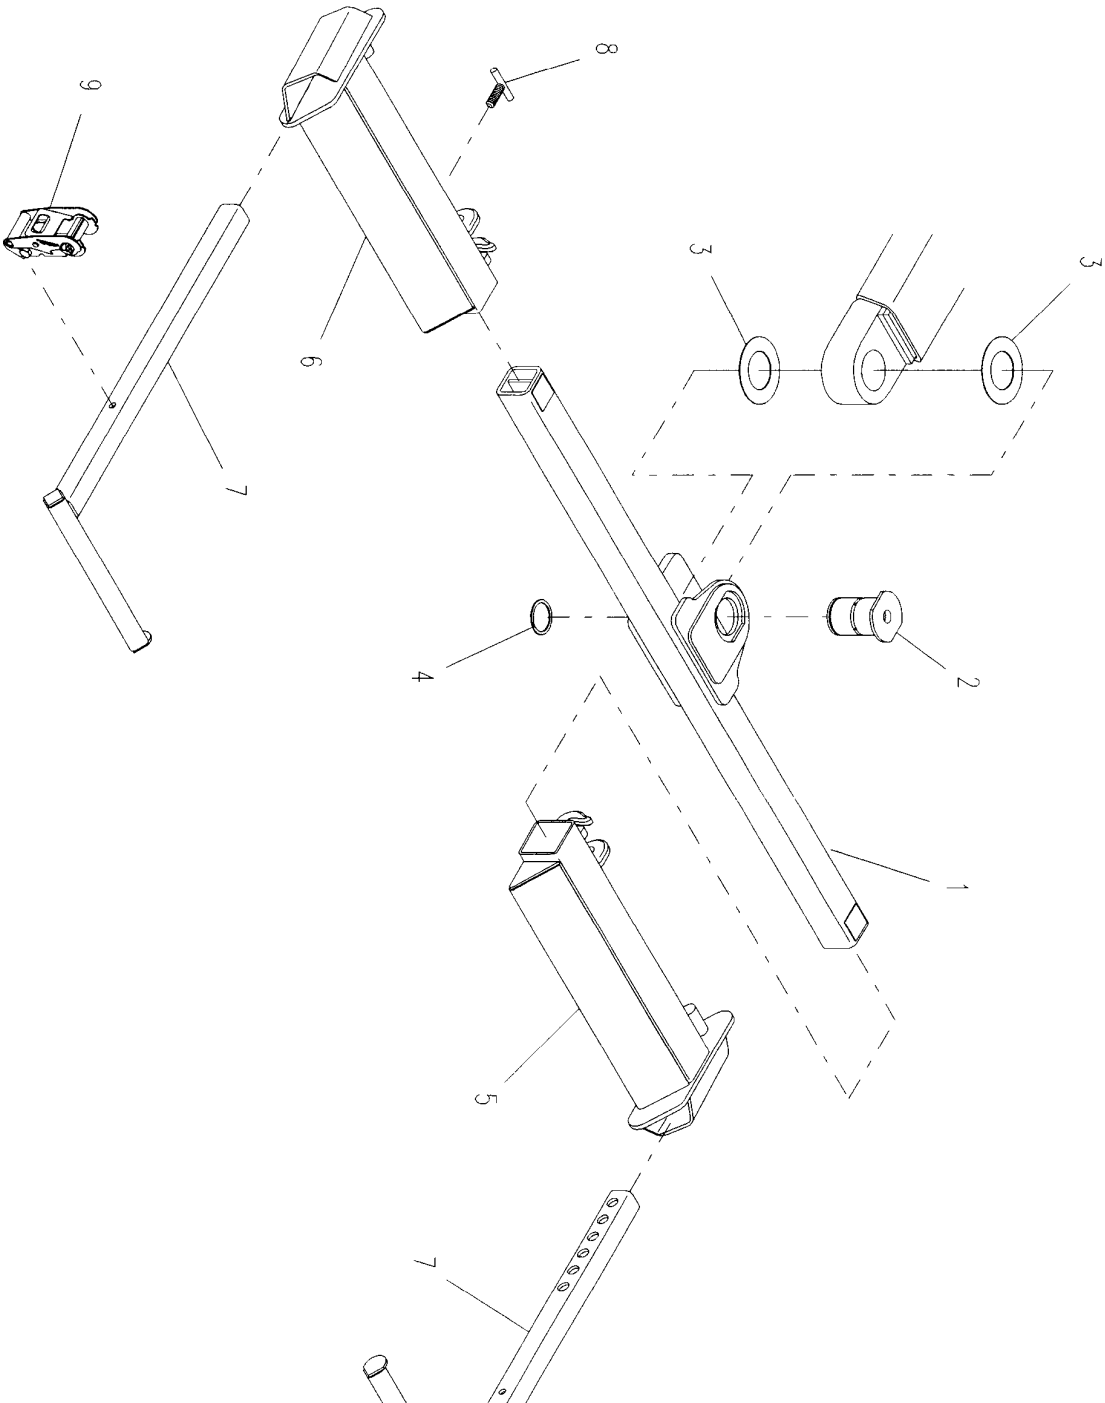

PARTS LIST — 3000# WHEELLIFT GRID ASSEMBLY

Ref. No.	Part No.	Description	Qty.
1	3913000057	Pivot Tube (A)	1
	3913000056	Pivot Tube (B)	
2	4691000278	Pin	1
3	4949000047	Washer	2
4	7754000024	Retaining Ring	1
5	3484000034	Grid Weldment - RH	1
6	3484000035	Grid Weldment - LH	1
7	3020000072	L-Arm	2
8	3551000036	T-Handle	2
9	7894000034	Ratchet and Strap	2

A - IRL Wheelift
B - ZOD Wheelift

3000# WHEELLIFT GRID ASSEMBLY