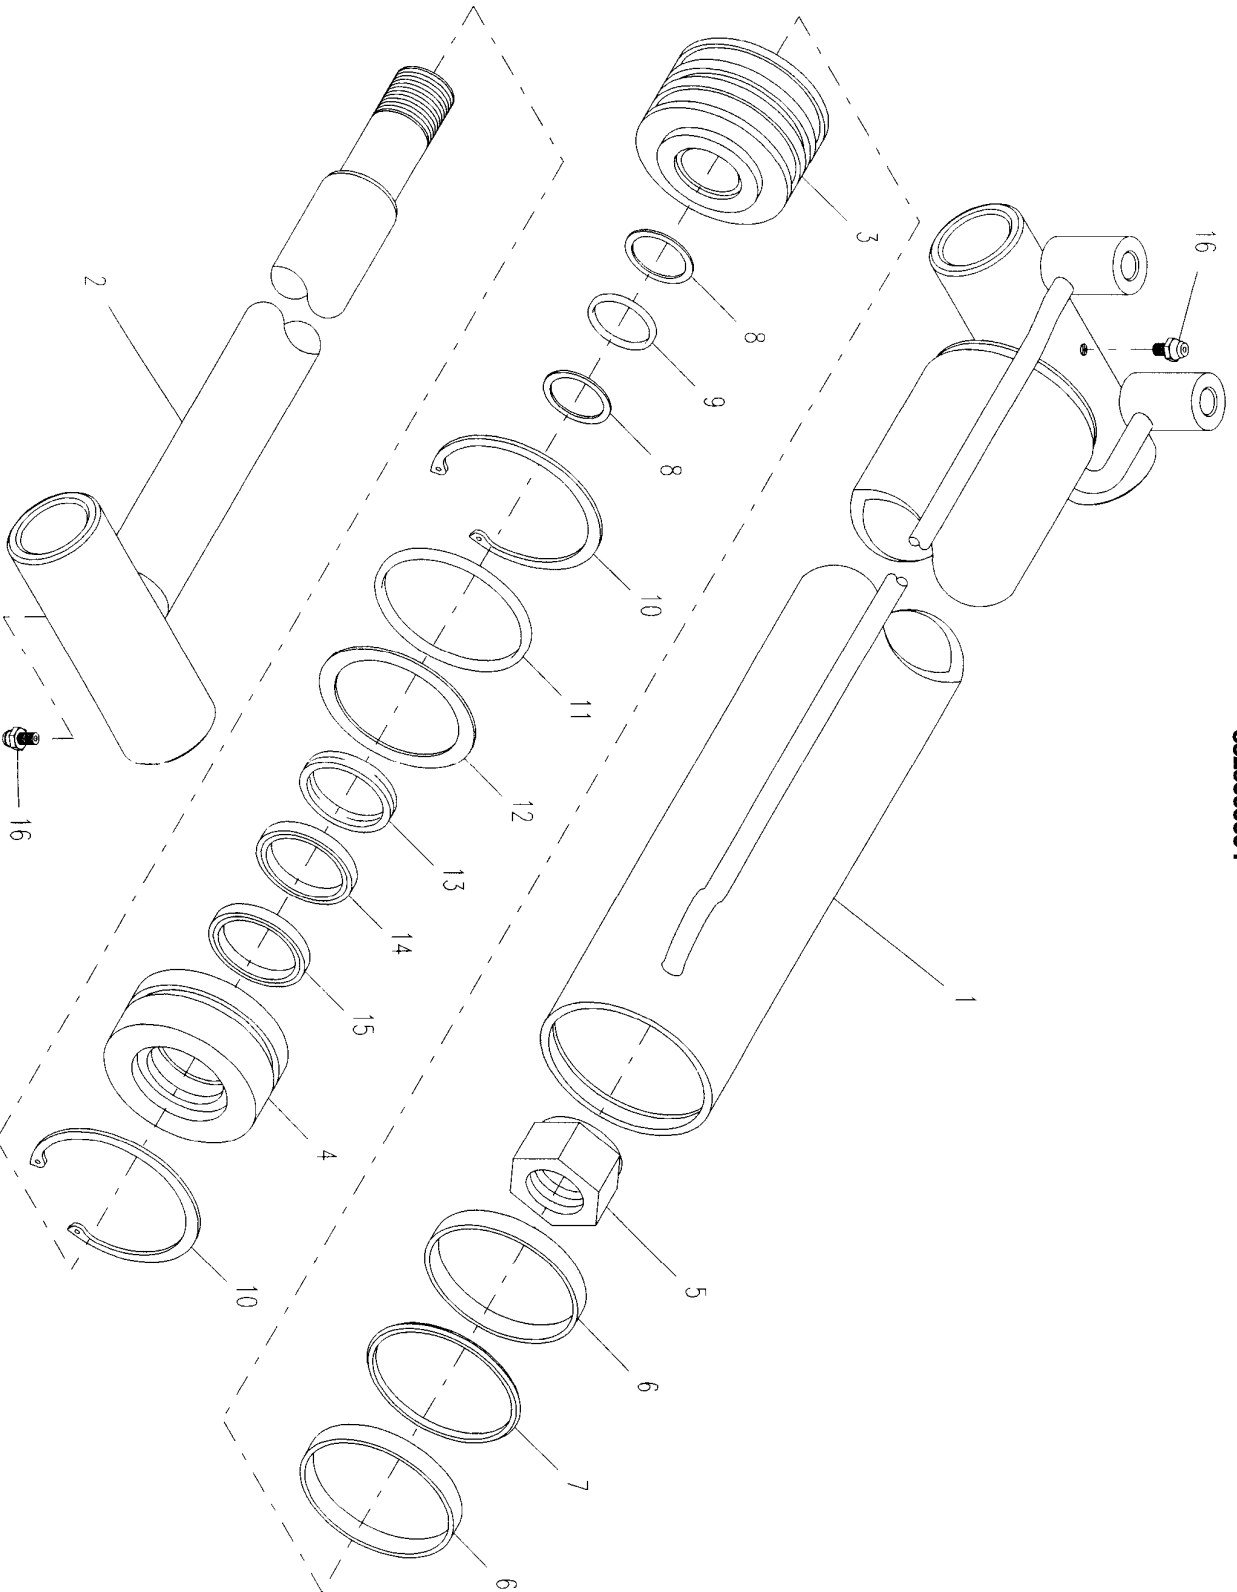

WHEELIFT EXTEND CYLINDER

3320000064

PARTS LIST — WHEELIFT EXTEND CYLINDER

332000064

Ref. No.	Part No.	Description	Qty.
1	3071000060	Barrel Weldment	1
2	3763000074	Rod Weldment	1
3	4698000015	Piston	1
4	4553000016	Head	1
5	7660262031	Locknut	1
6	7754000053*	Wear Ring	2
7	7796000067*	Locking "T" Seal	1
8	7755222609*	Back-up Ring	2
9	7755222000*	"O" Ring	1
10	7754000051*	Retaining Ring	2
11	7755330000*	"O" Ring	1
12	7755330609*	Back-up Ring	1
13	7754000054*	Wear Ring	1
14	7796000045*	Rod Seal	1
15	7796000046*	Rod Wiper Seal	1
16	7440030000	Grease Fitting	2

*Available only in Service Kit #7577250206

4.45

Rev. _____
Date _____