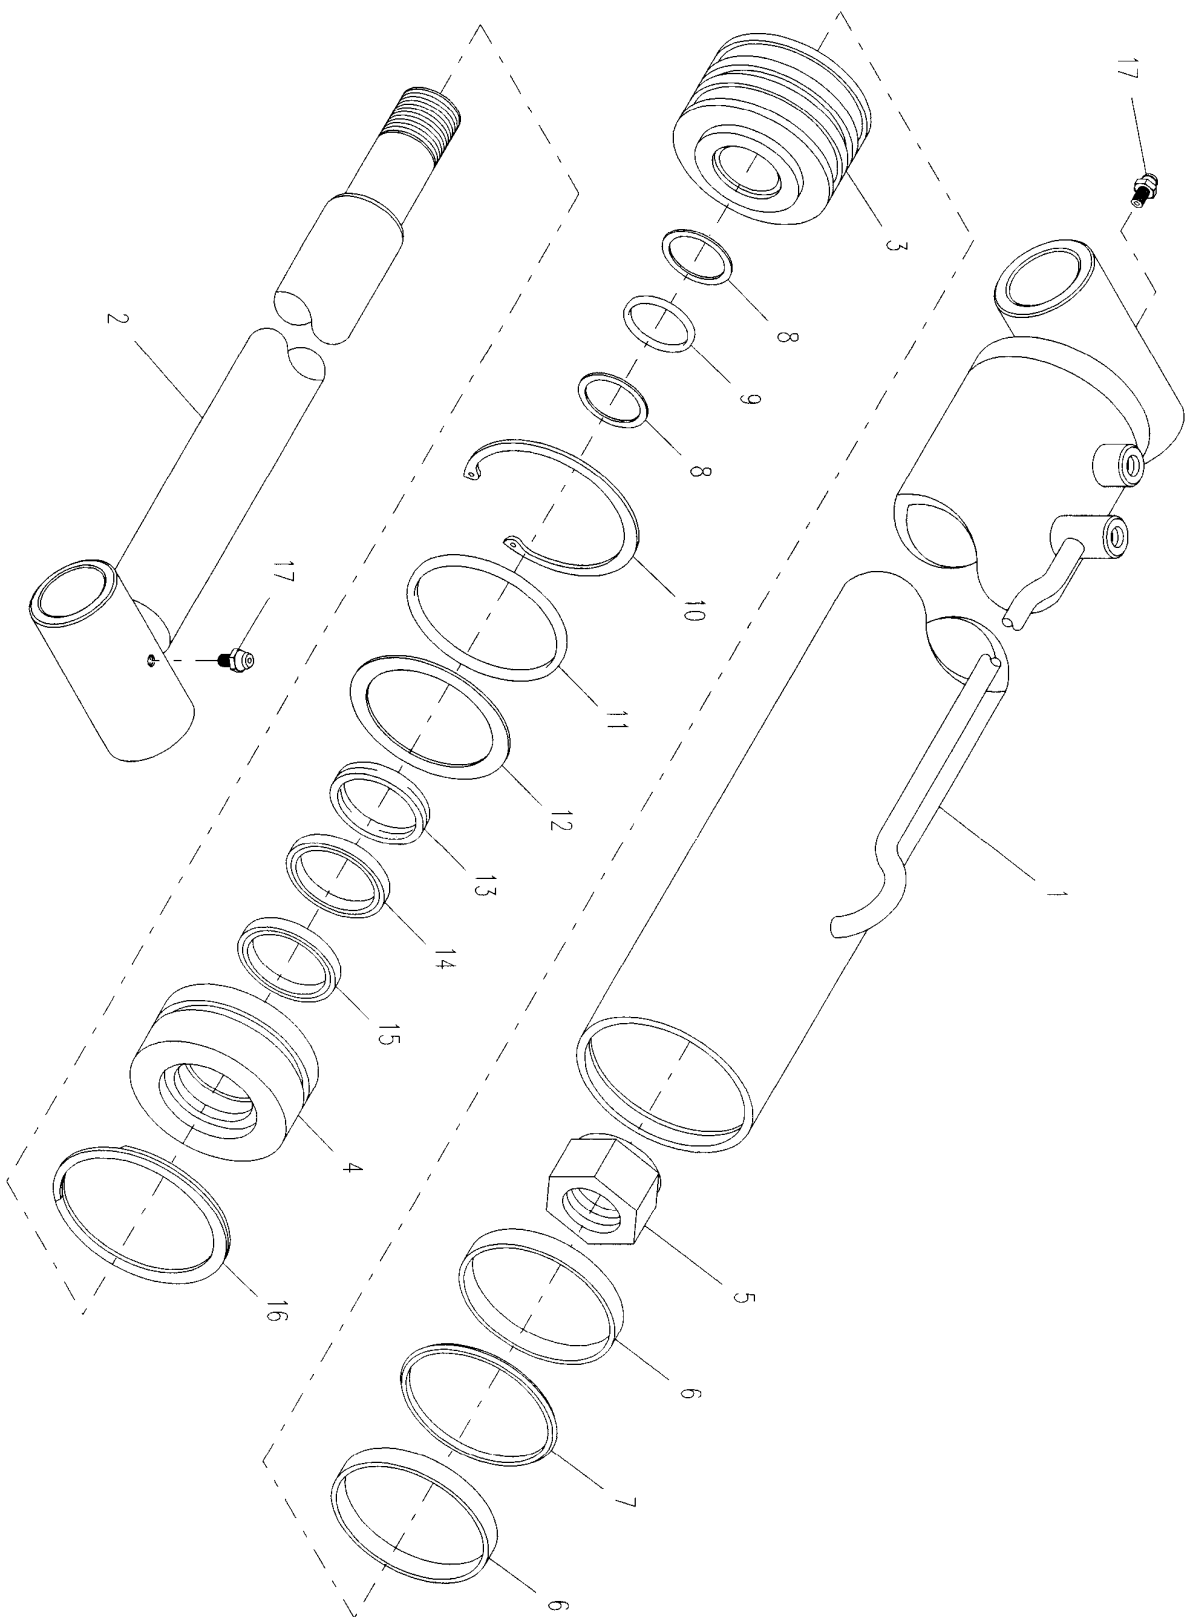

PARTS LIST — TILT CYLINDER

3320000073

Ref. No.	Part No.	Description	Qty.
1	3071000069	Barrel Weldment	1
2	3763000032	Rod Weldment	1
3	4698000007	Piston	1
4	4553000008	Head	1
5	7660262031	Locknut	1
6	7754000003*	Wear Ring	2
7	7796000063*	Locking "T" Seal	1
8	7755224609*	Back-up Ring	2
9	7755224000*	"O" Ring	1
10	7754000002*	Retaining Ring	1
11	7755334000*	"O" Ring	1
12	7755334609*	Back-up Ring	1
13	7754000004*	Wear Ring	1
14	7796000024*	Rod Seal	1
15	7796000008*	Rod Wiper Seal	1
16	7754000026*	Retaining Ring	1
17	7440030000	Grease Fitting	2

*Available only in Service Kit #7577250042

4.42

Rev. _____
Date _____

TILT CYLINDER
3320000073