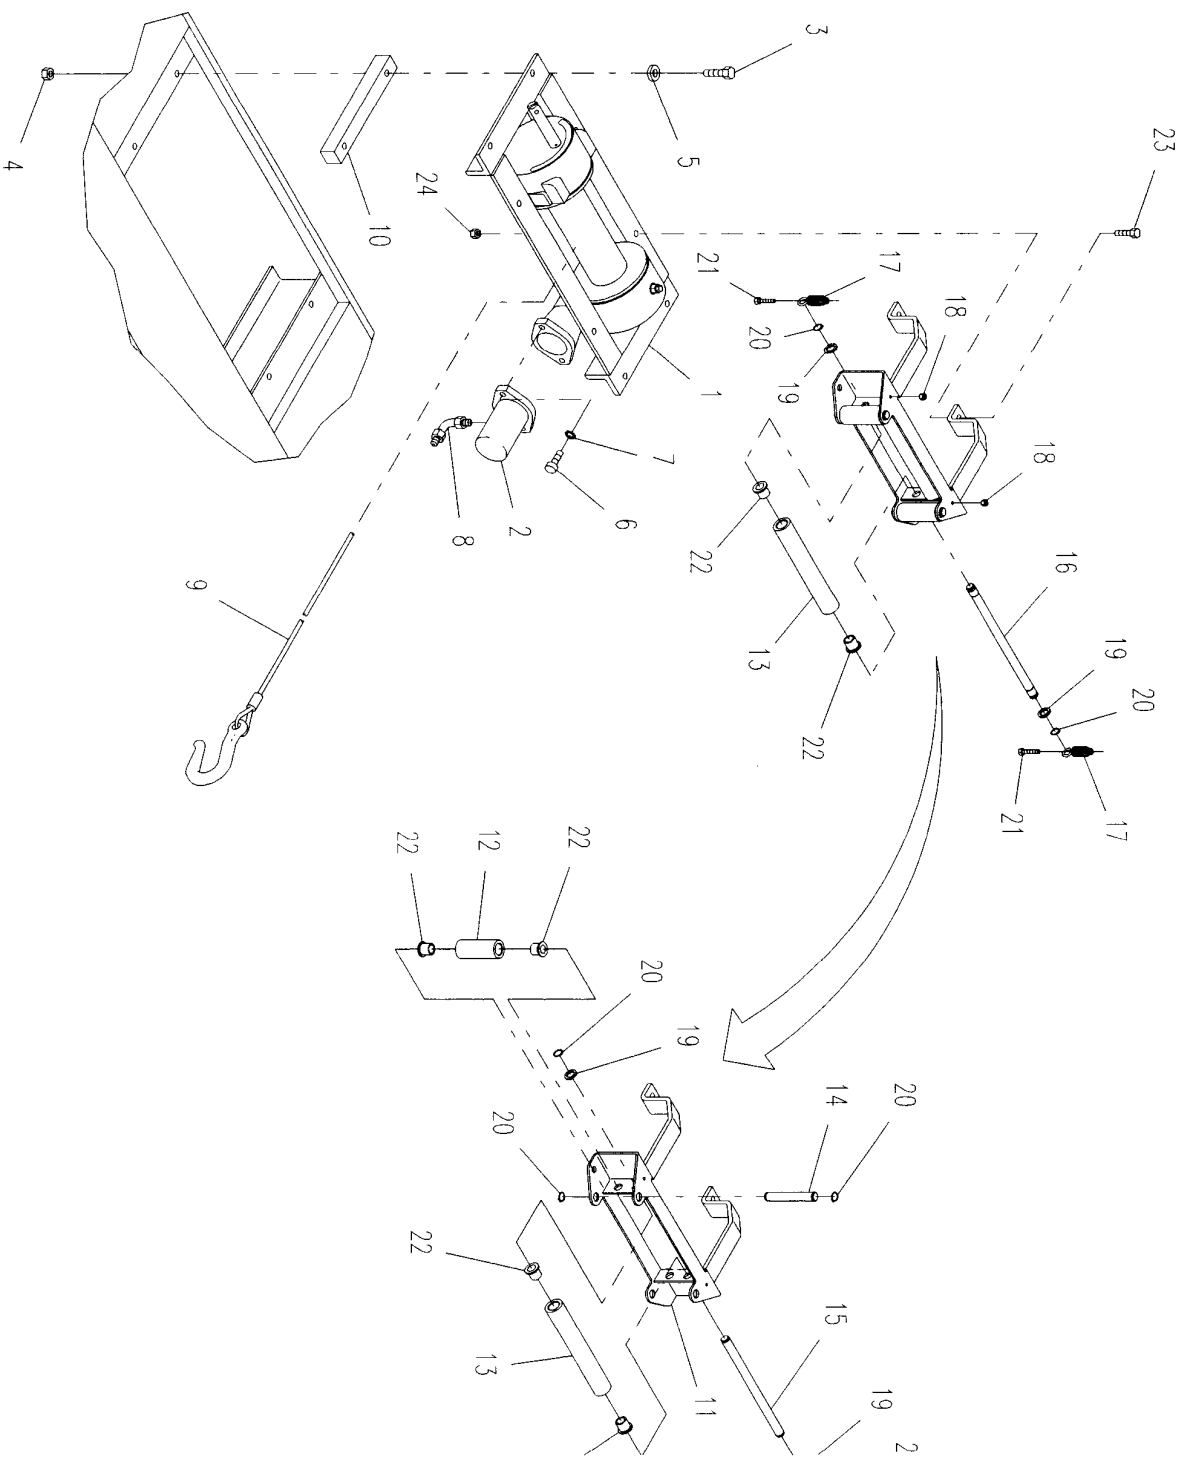

PARTS LIST — WINCH & CABLE ROLLER GUIDE

Ref. No.	Part No.	Description	Qty.
1	7970000072	Winch	1
2	7626000014	Orbit Motor	1
3	7115181450	Capscrew	4
	7115182650[*]	Capscrew	4
4	7660182301	Locknut	4
5	7950180153	Flatwasher	4
6	9970414952	Capscrew	2
7	7950180400	Lockwasher	2
8	7445081045	Fitting	2
9	7248000044	Cable	1
10	4062000318[*]	Bar	2
11	3178000238[†]	Bracket	1
12	4912000087[†]	Roller Tube	2
13	4912000130[†]	Roller Tube	2
14	4806000011[†]	Roller Shaft	2
15	4806000014[†]	Roller Shaft	1
16	4806000015[†]	Roller Shaft	1
17	7843000007[†]	Spring	2
18	7660141600[†]	Locknut	2
19	7949000034[†]	Spacer	4
20	7754000022[†]	Retaining Ring	8
21	7111141407[†]	Bolt	2
22	7209000011[†]	Bushing	8
23	7115181250	Capscrew	4
24	7660182601	Locknut	4

[*] Available on Transporter Decks only

[†] Also Available in Assembly #3249000004

WINCH & CABLE ROLLER GUIDE